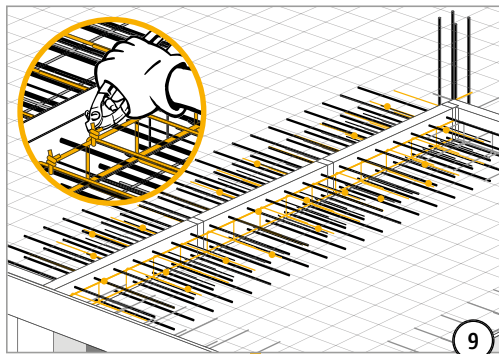

Schöck Isokorb® XT/T type D

XT/T
type D

Reinforced concrete – reinforced
concrete

Installation instructions

XT/T
type D

Reinforced concrete – reinforced
concrete

Installation instructions

XT/T
type DReinforced concrete – reinforced
concrete