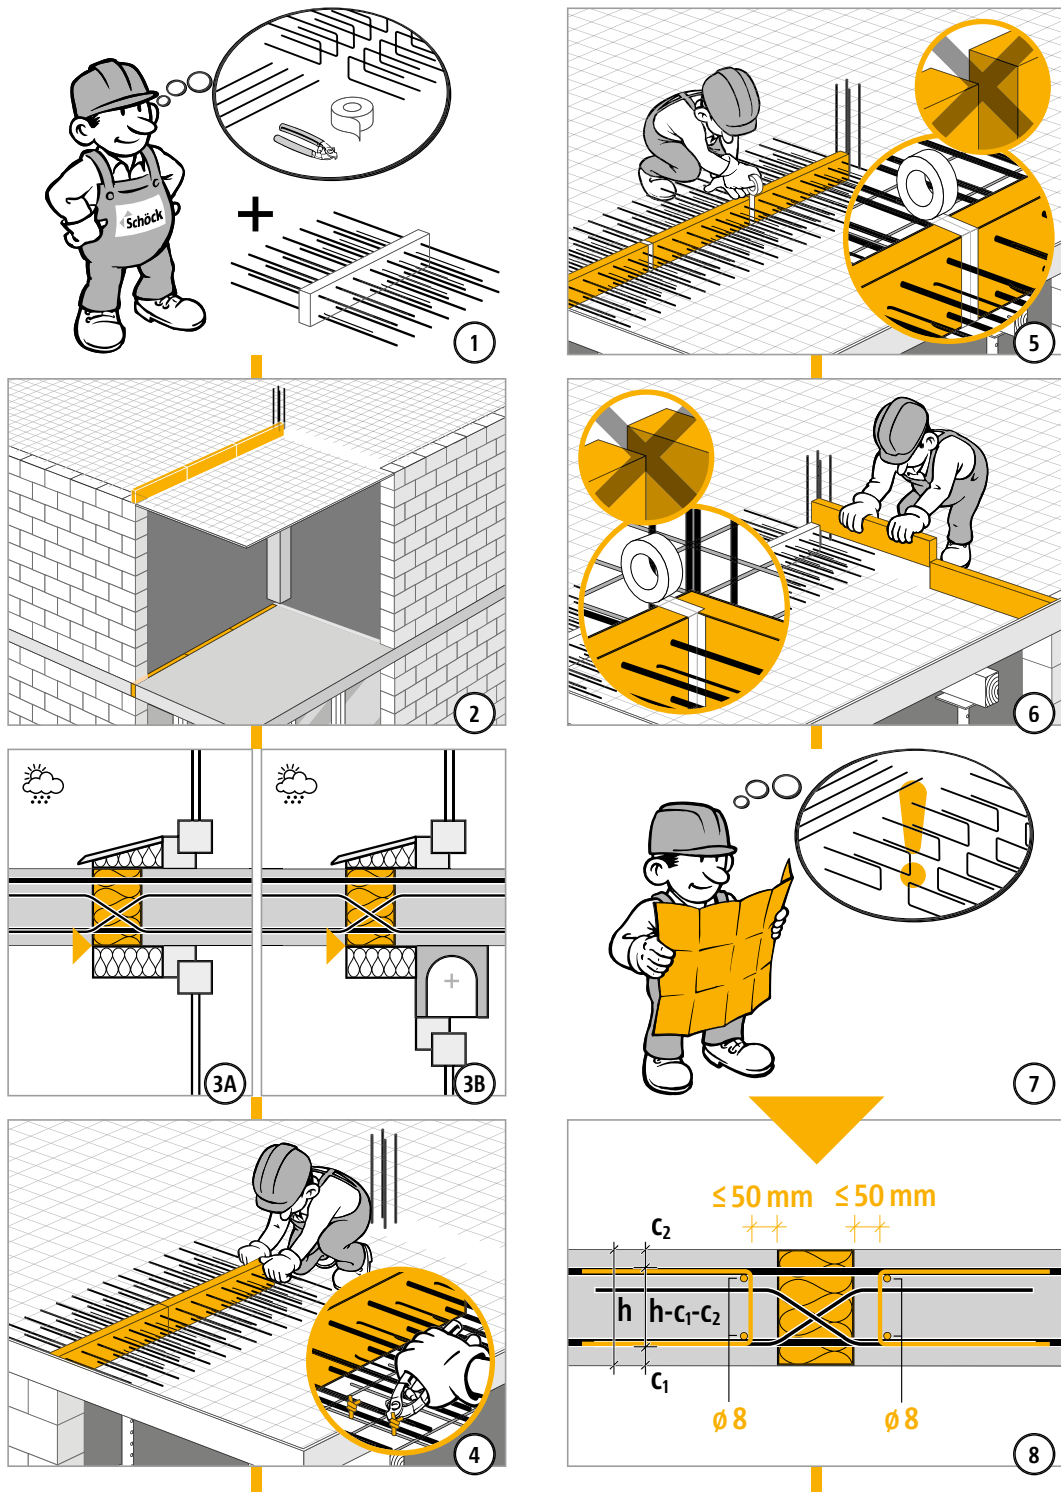

Schöck Isokorb® XT/T type D

XT/T
type D

Reinforced concrete – reinforced
concrete

Installation instructions

XT/T
type D

Reinforced concrete – reinforced
concrete

Installation instructions

XT/T
type DReinforced concrete – reinforced
concrete